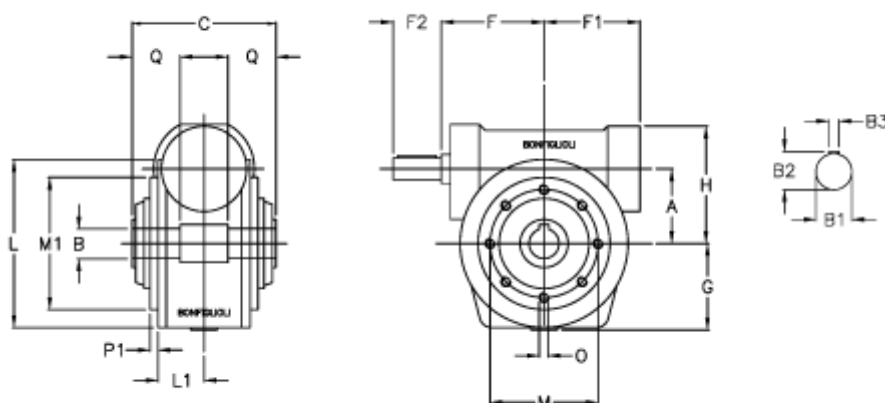

Article number: 3901049014700

Description: Worm gear with solid input shaft
VF 49P-14-HS

Measures

a	= 49.5	F1 = 63	O = M6x8
B	= 25	F2 = 40	P1 = 2.5
B1	= 16	g = 56	Q = 22.5
B2	= 18.0	H = 80	
B3	= 5	L = 107.5	
C	= 82	L1 = 36.8	
Description = VF 49P-xx-HS		m = 94	
F	= 65.0	M1 = 68	